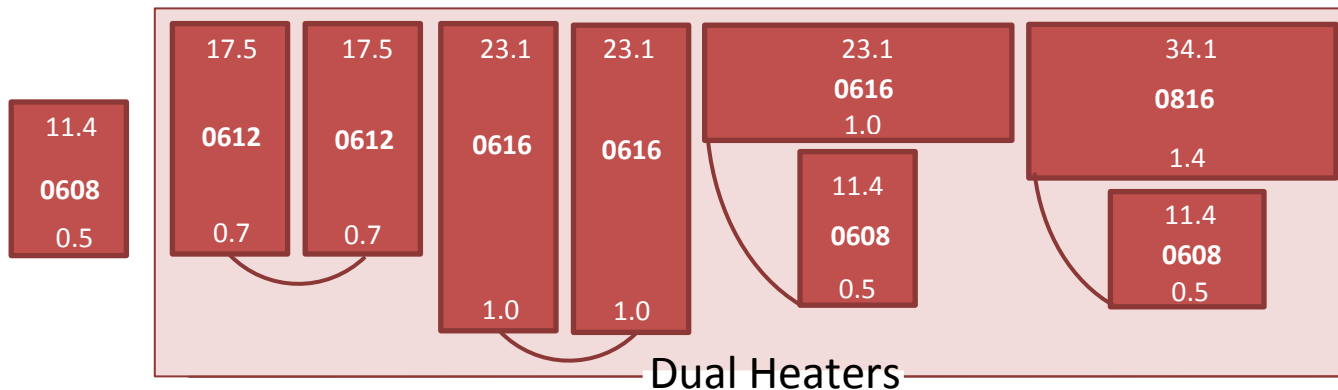

# Bathtub & Shower Enclosure Surface Heater Sizes

( All Heaters are 24 Volts )

**Key:**

Total Watts

Model # BTH-XXXX  
 1<sup>st</sup> 2 digits = W inches  
 2<sup>nd</sup> 2 digits = L inches

Total Amps