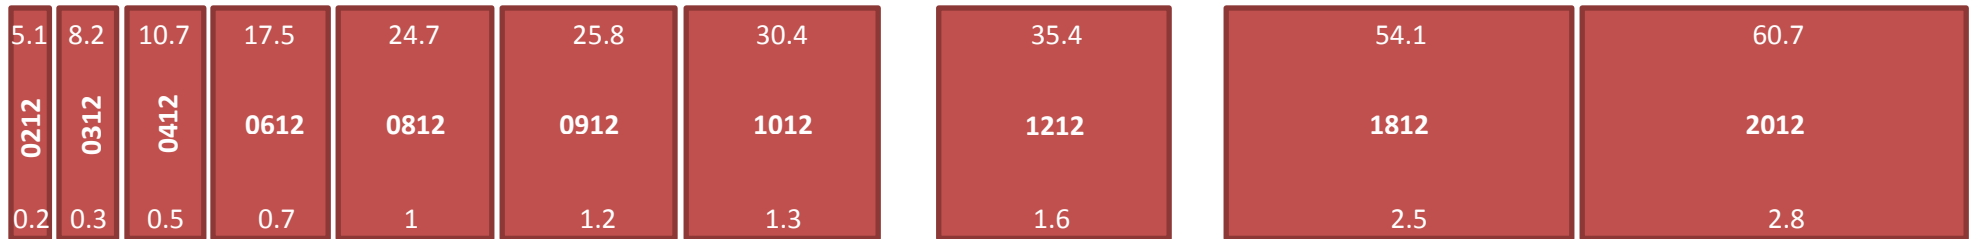

# Bathtub & Shower Enclosure Surface Heater Sizes

( All Heaters are 24 Volts )

**Key:**

Total Watts

Model # BTH-XXXX  
 1<sup>st</sup> 2 digits = W inches  
 2<sup>nd</sup> 2 digits = L inches

Total Amps